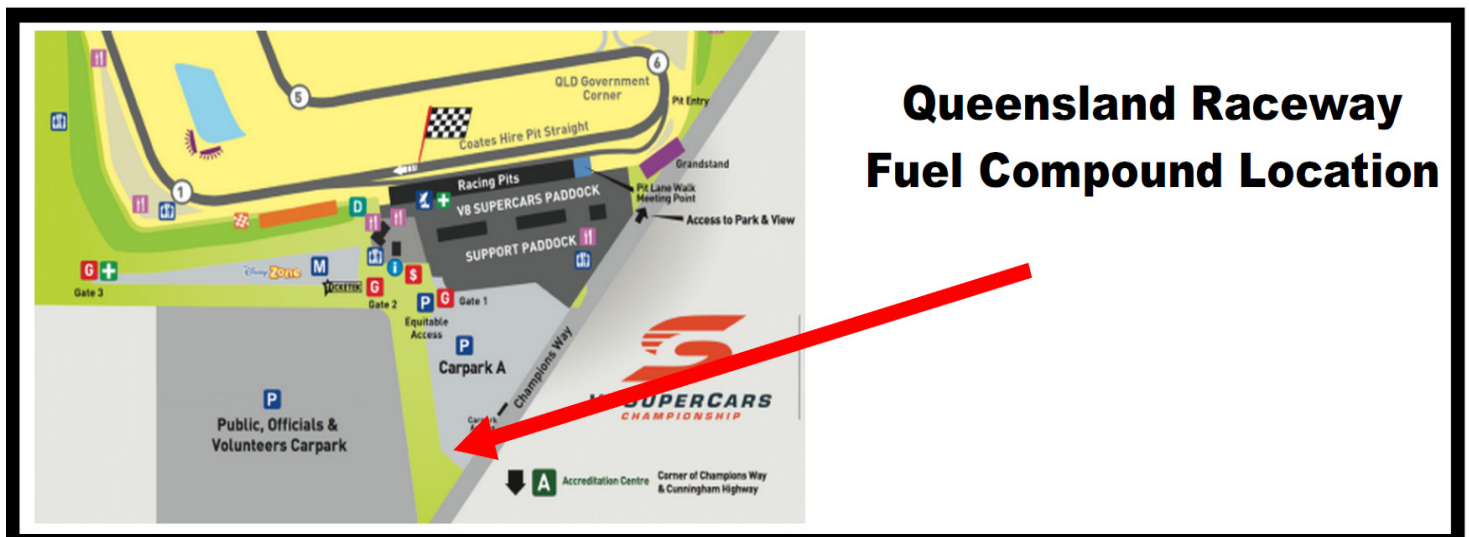

RaceFuels

CHAMPIONSHIP FUEL SUPPLY

2018 Coates Hire Ipswich SuperSprint

Aussie Racing Cars

Fuel Delivery Information

Day	Time	Notes
Thursday	3.00pm	Deliver 1 x 20lt Jerry Cans of 98RON to Front of Pitbay
Friday	8.00am 8.30am	Collect Empty Jerry Cans from Front of Pitbay Deliver Full Jerry Cans to Front of Pitbay
	5.00pm 5.30pm	Collect Empty Jerry Cans from Front of Pitbay Deliver Full Jerry Cans to Front of Pitbay
Saturday	4.00pm 4.30pm	Collect Empty Jerry Cans from Front of Pitbay Deliver Full Jerry Cans to Front of Pitbay
	Sunday	2.00pm

RaceFuels Contacts at this Event:

Sean Scott 0417 368 543

Matthew Smith 0416 338 026

**Queensland Raceway
Fuel Compound Location**