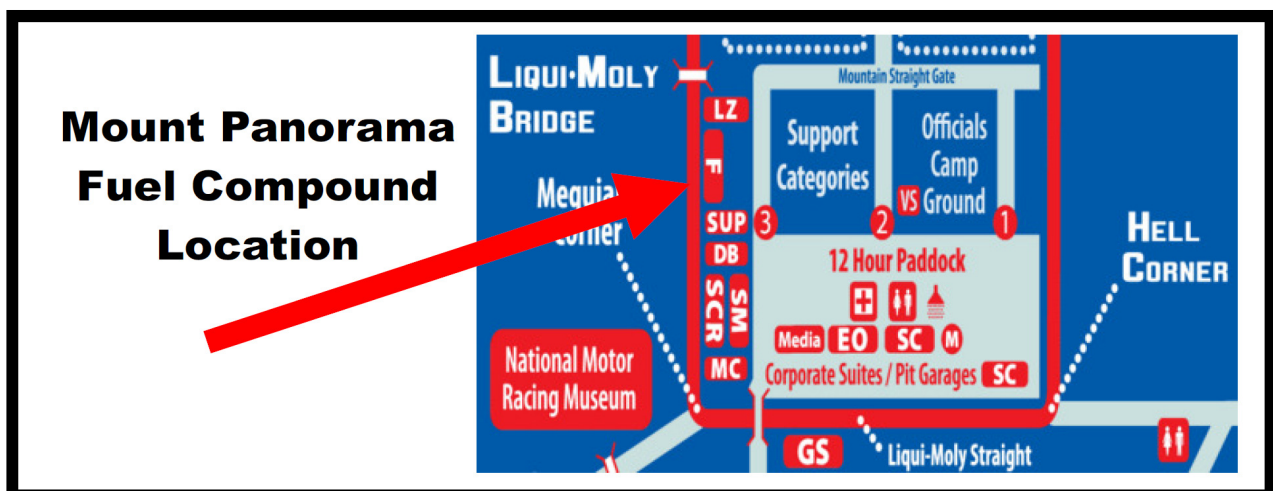

RaceFuels

CHAMPIONSHIP FUEL SUPPLY

2019 Liqui-Moly Bathurst 12 Hour Support Category Fuel Compound Information

Day	Time	Notes
Wednesday	2.00pm - 5.00pm	Fuel Compound Open Bowers Operating
Thursday	7.00am - 5.00pm	Fuel Compound Open Bowers Operating
Friday	7.00am - 5.00pm	Fuel Compound Open Bowers Operating
Saturday	7.00am - 5.00pm	Fuel Compound Open Bowers Operating
Sunday	12.00pm - 2.00pm	Fuel Compound Open Bowers Operating

**Fuel Compound is a Shared Zone—Please use Caution
Speed Limit is 10kph—Walking Speed**

RaceFuels Contacts:

Matthew Smith: 0490 736 407
Andrew Hyland: 0421 980 793

Sean Scott: 0417 368 543
BF: 0410 307 769